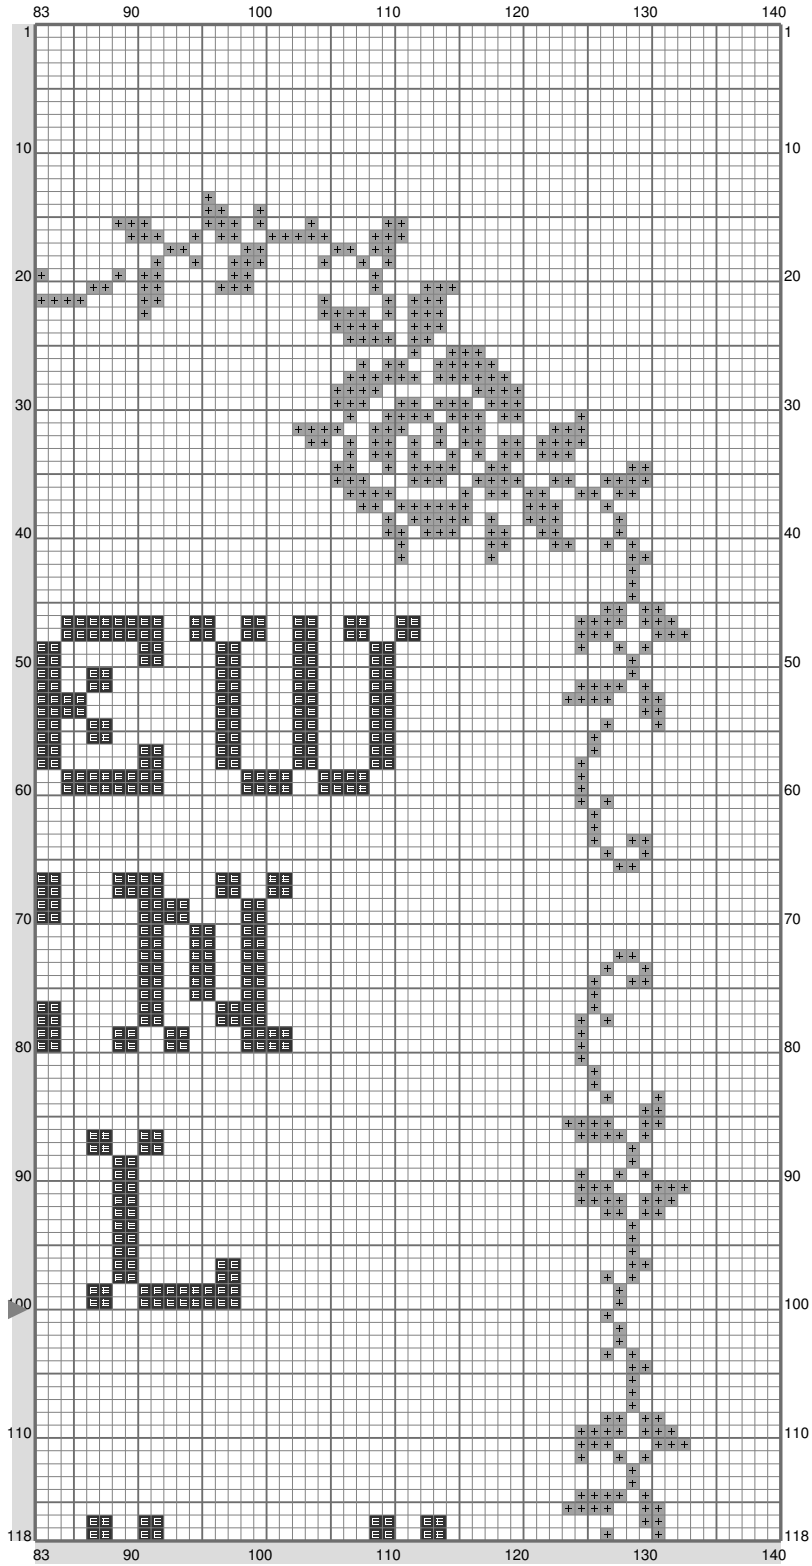

Bioshock Infinite Sampler 4

(This chart is printed using KG-Chart LE for Cross Stitch.)

Bioshock Infinite Sampler 4

Bioshock Infinite Sampler 4

Stitch Count: 140w x 200h
 Finished Size: 50.8 cm x 72.57 cm (14 ct./inch)
 Cloth: Aida
 Cloth's Color: White
 # of colors: 2 Colors

Color Table (DMC)

Cross Stitch

+	3712	(1652 ct)
▬	815	(1972 ct)