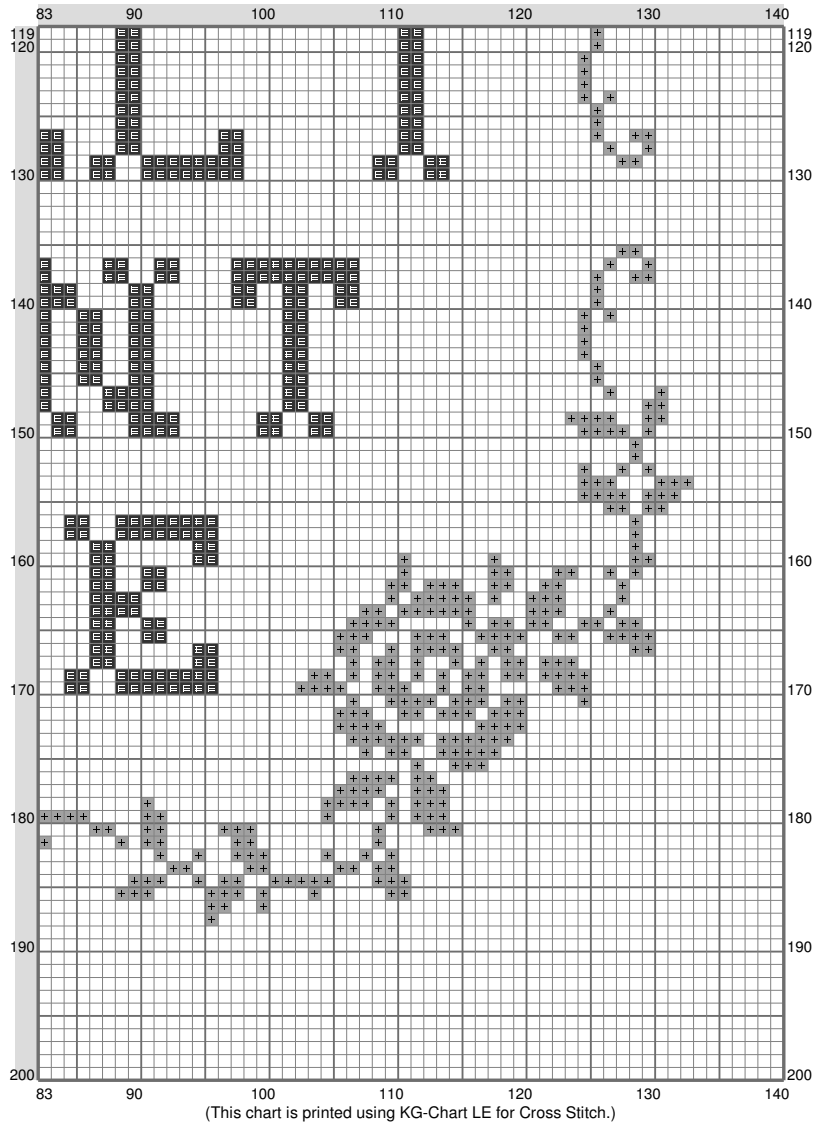

Bioshock Infinite Sampler 4

(This chart is printed using KG-Chart LE for Cross Stitch.)

Bioshock Infinite Sampler 4

Bioshock Infinite Sampler 4

Stitch Count: 140w x 200h
 Finished Size: 50.8 cm x 72.57 cm (14 ct./inch)
 Cloth: Aida
 Cloth's Color: White
 # of colors: 2 Colors

Color Table (DMC)

Cross Stitch

+	3712	(1652 ct)
▬	815	(1972 ct)